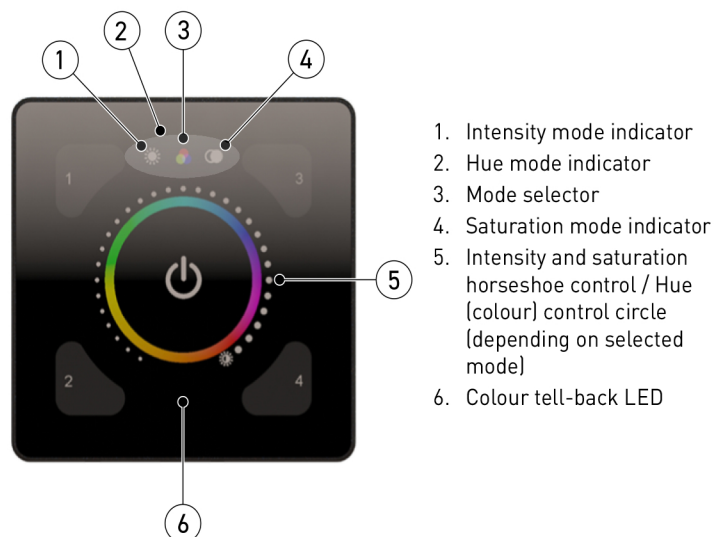

Key Features

- Standalone controller and user interface.
- Networkable on DIGIDIM or Imagine router systems.
- Minimal setup / Out-of-box operation.
- Capable of creating, storing and recalling four lighting scenes.
- Capable of creating, storing and recalling four lighting scenes.
- Fully DALI-compatible.
- Supports DALI Type 8 colour temperature and x-y colour presentation.
- Available in a variety of front fascias for different controls, including customised versions.
- Glass and plastic front fascia finishes.
- App control via SceneSet mobile app (iOS and Android).
- Designed to fit UK, DIN and similar back boxes.
- Detergent and moisture tolerant, protection up to IP44 class for environments requiring high cleanliness.

Common controls (all panels)

191PB

Colour temperature panels (192xx)

192PB

Colour panels (193xx)

193PB

ILLUSTRIS Custom panels

You can customise the ILLUSTRIS front fascias to support your project requirements in a lighting router system.

Choose from:

- 18 different panel layouts
- 23 RAL background colours
- Black or white bezels
- Glass or plastic materials
- Label buttons with text or in-built icons
- Selectable button text size and justification settings