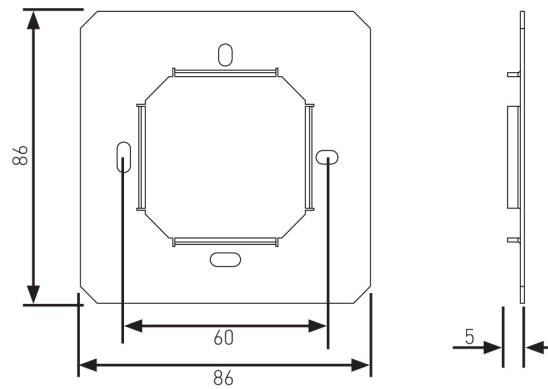

Dimensions (mm)

19xHx + 290x (19xPx + 290x)

290x

Metal plate

ISBx

Technical Data

Connections	
DALI:	Push-fit terminals. Wire section: 0.5 mm ² – 1.5 mm ² solid or stranded.
Cable rating:	All cables must be mains rated.

Software compatibility	
Designer:	5.3.0 or later for standard panels 5.4.3 for custom panels

Mechanical data	
Dimensions:	19xHx: 96 mm × 96 mm 19xPx: 89 mm × 89 mm 290x: 89 mm × 89 mm
Weight:	19xHx: 150 g 19xPx: 90 g 290x: 50 g
Material:	19xHx: Glass 19xPx: Acrylic (PMMA) 290x: Flame-retardant PC/ABS
IP rating:	IP30 IP44 with ISBW/ISBB silicone gasket with 19xHx types fascia.