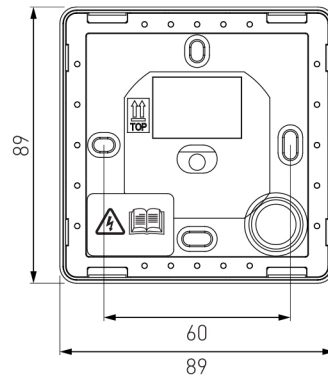

Dimensions (mm)

19xHx + 290x (19xPx + 290x)

290x

Metal plate

ISBx

Technical Data

Connections	
DALI:	Push-fit terminals. Wire section: 0.5 mm ² – 1.5 mm ² solid or stranded.
Cable rating:	All cables must be mains rated.

Software compatibility	
Designer:	5.3.0 or later for standard panels 5.4.3 for custom panels

Mechanical data	
Dimensions:	19xHx: 96 mm × 96 mm 19xPx: 89 mm × 89 mm 290x: 89 mm × 89 mm
Weight:	19xHx: 150 g 19xPx: 90 g 290x: 50 g
Material:	19xHx: Glass 19xPx: Acrylic (PMMA) 290x: Flame-retardant PC/ABS
IP rating:	IP30 IP44 with ISBW/ISBB silicone gasket with 19xHx types fascia.