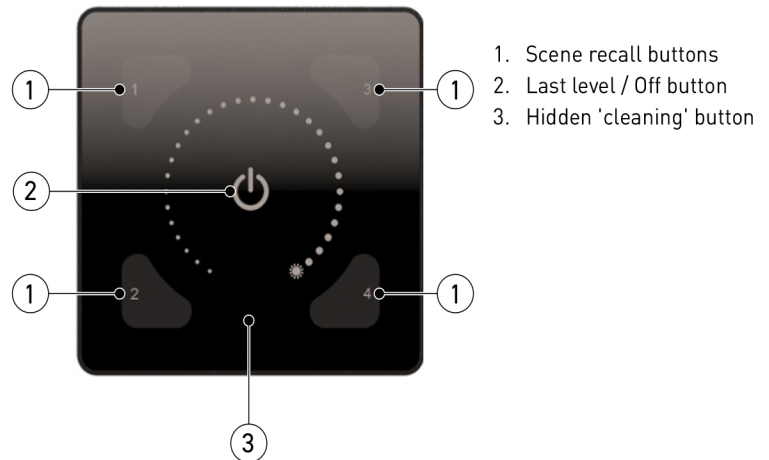

Designed for easy installation, the ILLUSTRIS panels consist of two parts, which are shipped separately: a DALI Interface (290x) and a Front Fascia (19xxx).

The ILLUSTRIS DALI Interface can be installed and used to operate the lighting without the Front Fascia either from the SceneSet app or from a touch-sensitive area*. A decorator's cover protects it during the final stages of a building project, before the Front Fascia is attached.

Key Features

- Standalone controller and user interface.
- Networkable on DIGIDIM or Imagine router systems.
- Minimal setup / Out-of-box operation.
- Capable of creating, storing and recalling four lighting scenes.
- Capable of creating, storing and recalling four lighting scenes.
- Fully DALI-compatible.
- Supports DALI Type 8 colour temperature and x-y colour presentation.
- Available in a variety of front fascias for different controls, including customised versions.
- Glass and plastic front fascia finishes.
- App control via SceneSet mobile app (iOS and Android).
- Designed to fit UK, DIN and similar back boxes.
- Detergent and moisture tolerant, protection up to IP44 class for environments requiring high cleanliness.

Common controls (all panels)

191PB