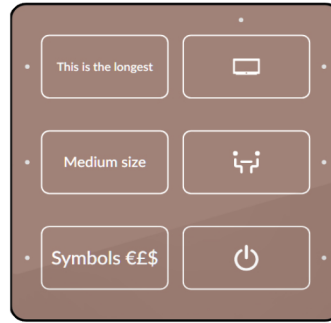

ILLUSTRIS Custom panels

You can customise the ILLUSTRIS front fascias to support your project requirements in a lighting router system.

Choose from:

- 18 different panel layouts
- 23 RAL background colours
- Black or white bezels
- Glass or plastic materials
- Label buttons with text or in-built icons
- Selectable button text size and justification settings

For customisation support, contact your local sales representative.

Models and Finishes

Description	Functions	Material	Colour	Order code
Scene control Front Fascia	Four scenes, off/last level and intensity control	Glass	Black	191HB
Scene control Front Fascia	Four scenes, off/last level and intensity control	Glass	White	191HW
Scene control Front Fascia	Four scenes, off/last level and intensity control	Plastic	Black	191PB
Scene control Front Fascia	Four scenes, off/last level and intensity control	Plastic	White	191PW
Colour temperature control Front Fascia	Four scenes, off/last level and intensity/colour temperature control	Glass	Black	192HB
Colour temperature control Front Fascia	Four scenes, off/last level and intensity/colour temperature control	Glass	White	192HW
Colour temperature control Front Fascia	Four scenes, off/last level and intensity/colour temperature control	Plastic	Black	192PB
Colour temperature control Front Fascia	Four scenes, off/last level and intensity/colour temperature control	Plastic	White	192PW
Full colour control Front Fascia	Four scenes, off/last level, and intensity/hue/ saturation control	Glass	Black	193HB
Full colour control Front Fascia	Four scenes, off/last level, and intensity/hue/ saturation control	Glass	White	193HW
Full colour control Front Fascia	Four scenes, off/last level, and intensity/hue/ saturation control	Plastic	Black	193PB
Full colour control Front Fascia	Four scenes, off/last level, and intensity/hue/ saturation control	Plastic	White	193PW
ILLUSTRIS DALI Interface	On/off, Bluetooth® connectivity	Plastic	Black	290B
ILLUSTRIS DALI Interface	On/off, Bluetooth® connectivity	Plastic	White	290W
Custom Front Fascia from palette of 18 layouts	Custom scenes, off/last level, and intensity/hue/ saturation/ colour-temperature control, custom icons and labelling	Glass	Custom from palette of 24 colours	2XXHL
Custom Front Fascia from palette of 18 layouts	Custom scenes, off/last level, and intensity/hue/ saturation/ colour-temperature control, custom icons and labelling	Plastic	Custom from palette of 24 colours	2XXPL
Optional extras				
Silicone gasket for H model	Provides IP44 protection class	Silicone rubber	White	ISBW
Silicone gasket for H model	Provides IP44 protection class	Silicone rubber	Black	ISBB
Silicone gasket for H model	Provides IP44 protection class	Silicone rubber	Clear	ISBC
Metal plate for H model	Provides support for silicone gasket.	Galvanised steel	N / A	N / A