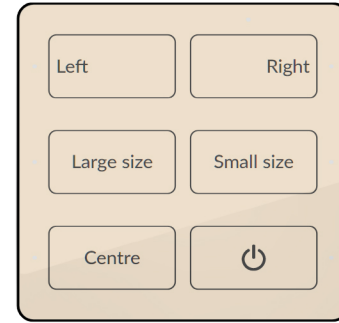

ILLUSTRIS Custom panels

You can customise the ILLUSTRIS front fascias to support your project requirements in a lighting router system.

Choose from:

- 18 different panel layouts
- 23 RAL background colours
- Black or white bezels
- Glass or plastic materials
- Label buttons with text or in-built icons
- Selectable button text size and justification settings

For customisation support, contact your local sales representative.

Models and Finishes

Description	Functions	Material	Colour	Order code
Scene control Front Fascia	Four scenes, off/last level and intensity control	Glass	Black	191HB
Scene control Front Fascia	Four scenes, off/last level and intensity control	Glass	White	191HW
Scene control Front Fascia	Four scenes, off/last level and intensity control	Plastic	Black	191PB
Scene control Front Fascia	Four scenes, off/last level and intensity control	Plastic	White	191PW
Colour temperature control Front Fascia	Four scenes, off/last level and intensity/colour temperature control	Glass	Black	192HB
Colour temperature control Front Fascia	Four scenes, off/last level and intensity/colour temperature control	Glass	White	192HW
Colour temperature control Front Fascia	Four scenes, off/last level and intensity/colour temperature control	Plastic	Black	192PB
Colour temperature control Front Fascia	Four scenes, off/last level and intensity/colour temperature control	Plastic	White	192PW
Full colour control Front Fascia	Four scenes, off/last level, and intensity/hue/ saturation control	Glass	Black	193HB
Full colour control Front Fascia	Four scenes, off/last level, and intensity/hue/ saturation control	Glass	White	193HW
Full colour control Front Fascia	Four scenes, off/last level, and intensity/hue/ saturation control	Plastic	Black	193PB
Full colour control Front Fascia	Four scenes, off/last level, and intensity/hue/ saturation control	Plastic	White	193PW
ILLUSTRIS DALI Interface	On/off, Bluetooth® connectivity	Plastic	Black	290B
ILLUSTRIS DALI Interface	On/off, Bluetooth® connectivity	Plastic	White	290W
Custom Front Fascia from palette of 18 layouts	Custom scenes, off/last level, and intensity/hue/ saturation/ colour-temperature control, custom icons and labelling	Glass	Custom from palette of 24 colours	2XXHL
Custom Front Fascia from palette of 18 layouts	Custom scenes, off/last level, and intensity/hue/ saturation/ colour-temperature control, custom icons and labelling	Plastic	Custom from palette of 24 colours	2XXPL
Optional extras				
Silicone gasket for H model	Provides IP44 protection class	Silicone rubber	White	ISBW
Silicone gasket for H model	Provides IP44 protection class	Silicone rubber	Black	ISBB
Silicone gasket for H model	Provides IP44 protection class	Silicone rubber	Clear	ISBC
Metal plate for H model	Provides support for silicone gasket.	Galvanised steel	N / A	N / A