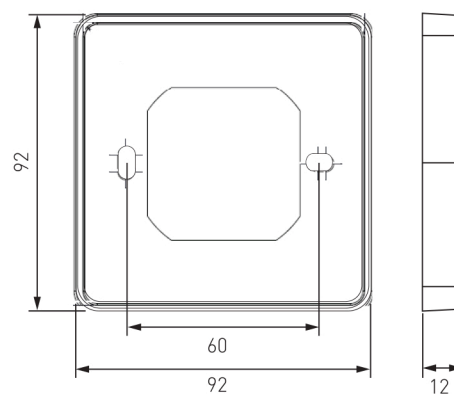

Dimensions (mm)

19xHx + 290x (19xPx + 290x)

290x

Metal plate

ISBx

Technical Data

Connections	
DALI:	Push-fit terminals. Wire section: 0.5 mm ² – 1.5 mm ² solid or stranded.
Cable rating:	All cables must be mains rated.

Software compatibility	
Designer:	5.3.0 or later for standard panels 5.4.3 for custom panels

Mechanical data	
Dimensions:	19xHx: 96 mm × 96 mm 19xPx: 89 mm × 89 mm 290x: 89 mm × 89 mm
Weight:	19xHx: 150 g 19xPx: 90 g 290x: 50 g
Material:	19xHx: Glass 19xPx: Acrylic (PMMA) 290x: Flame-retardant PC/ABS
IP rating:	IP30 IP44 with ISBW/ISBB silicone gasket with 19xHx types fascia.