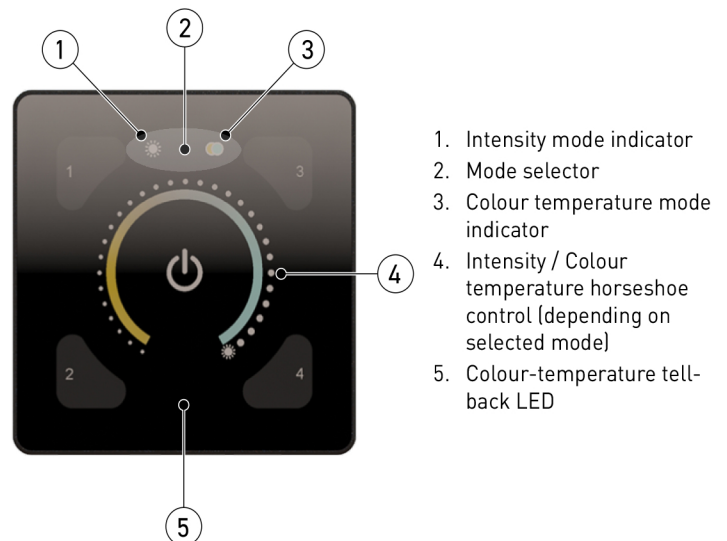

Colour temperature panels (192xx)

192PB