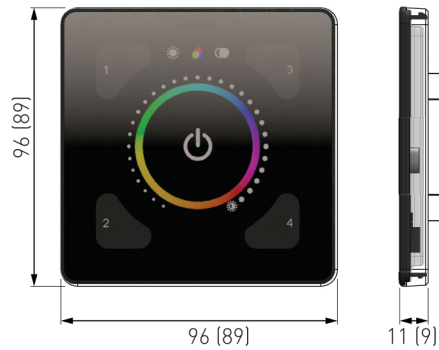

Dimensions (mm)

19xHx + 290x (19xPx + 290x)